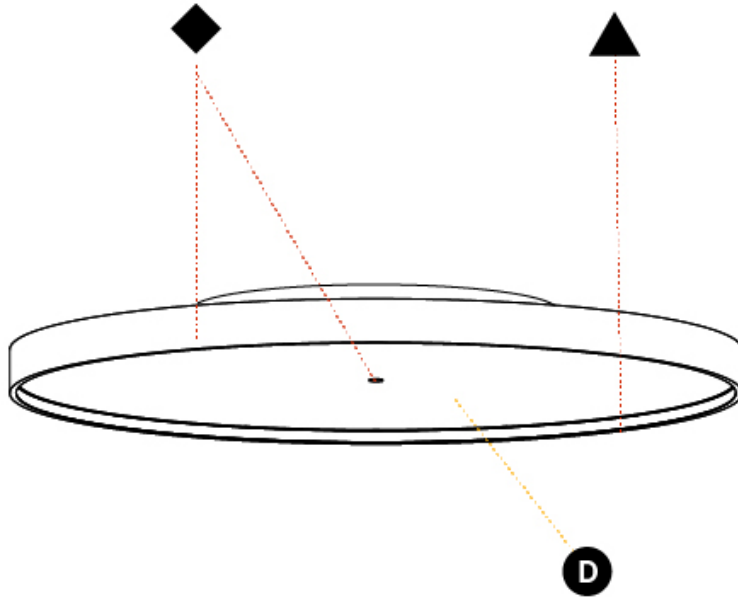

SIGN DIVA KORONA SURFACE

A3D103-

PROJECT	_____
TYPE	_____
SPECIFIER	_____
QUANTITY	_____
DATE	_____